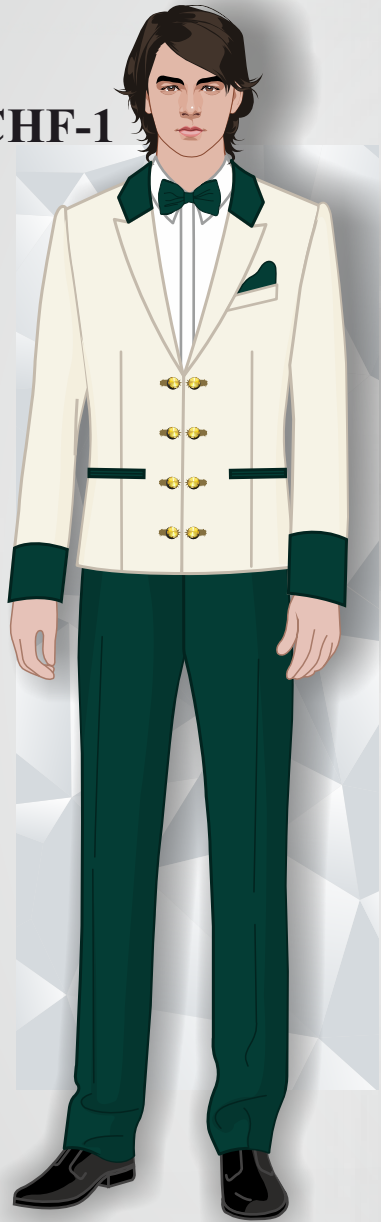

## UNIFORM DESIGN

DESIGN BY

# CHEIF

CHF-1

CHF-2

Shirt Detail

Jacket Back Detail

Trousers Detail

Bowtie Detail

# KITCHEN

KC-1

KC-2

KC-3

KC-4

# KITCHEN TSHIRT

KT-1

KT-2

KT-3

Tshirt Print Detail